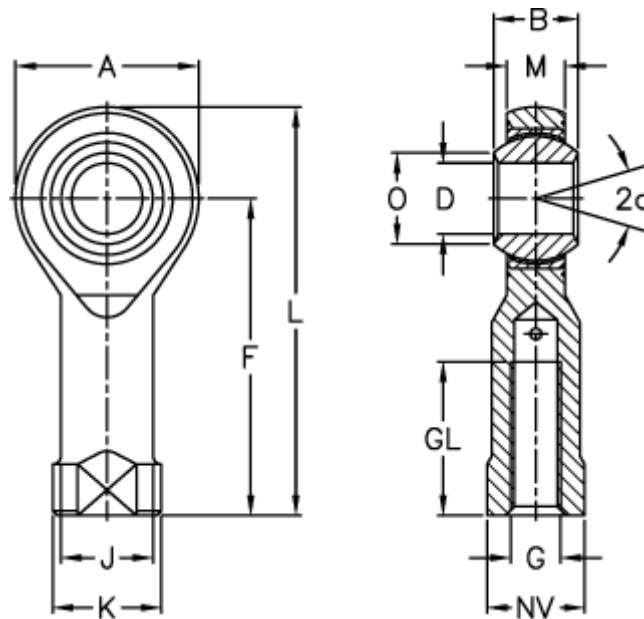

Article number: 03220012125

Description: Fluro Rod End GILRSW 12 12x1,25-RR
Stainless steel complete with left-handed thread

Measures

A	= 32	J	= 17.5	Weight (g) = 115
a (degrees)	= 13	K	= 22	
B	= 16	L	= 66	
D	= 12	M	= 12	
Dynamic load C (kN)	= 32	NV	= 19	
F	= 50	O	= 15.4	
G	= M12x1,25	Permissible rpm	= 300	
GL	= 22	Static load C0 (kN)	= 34.5	